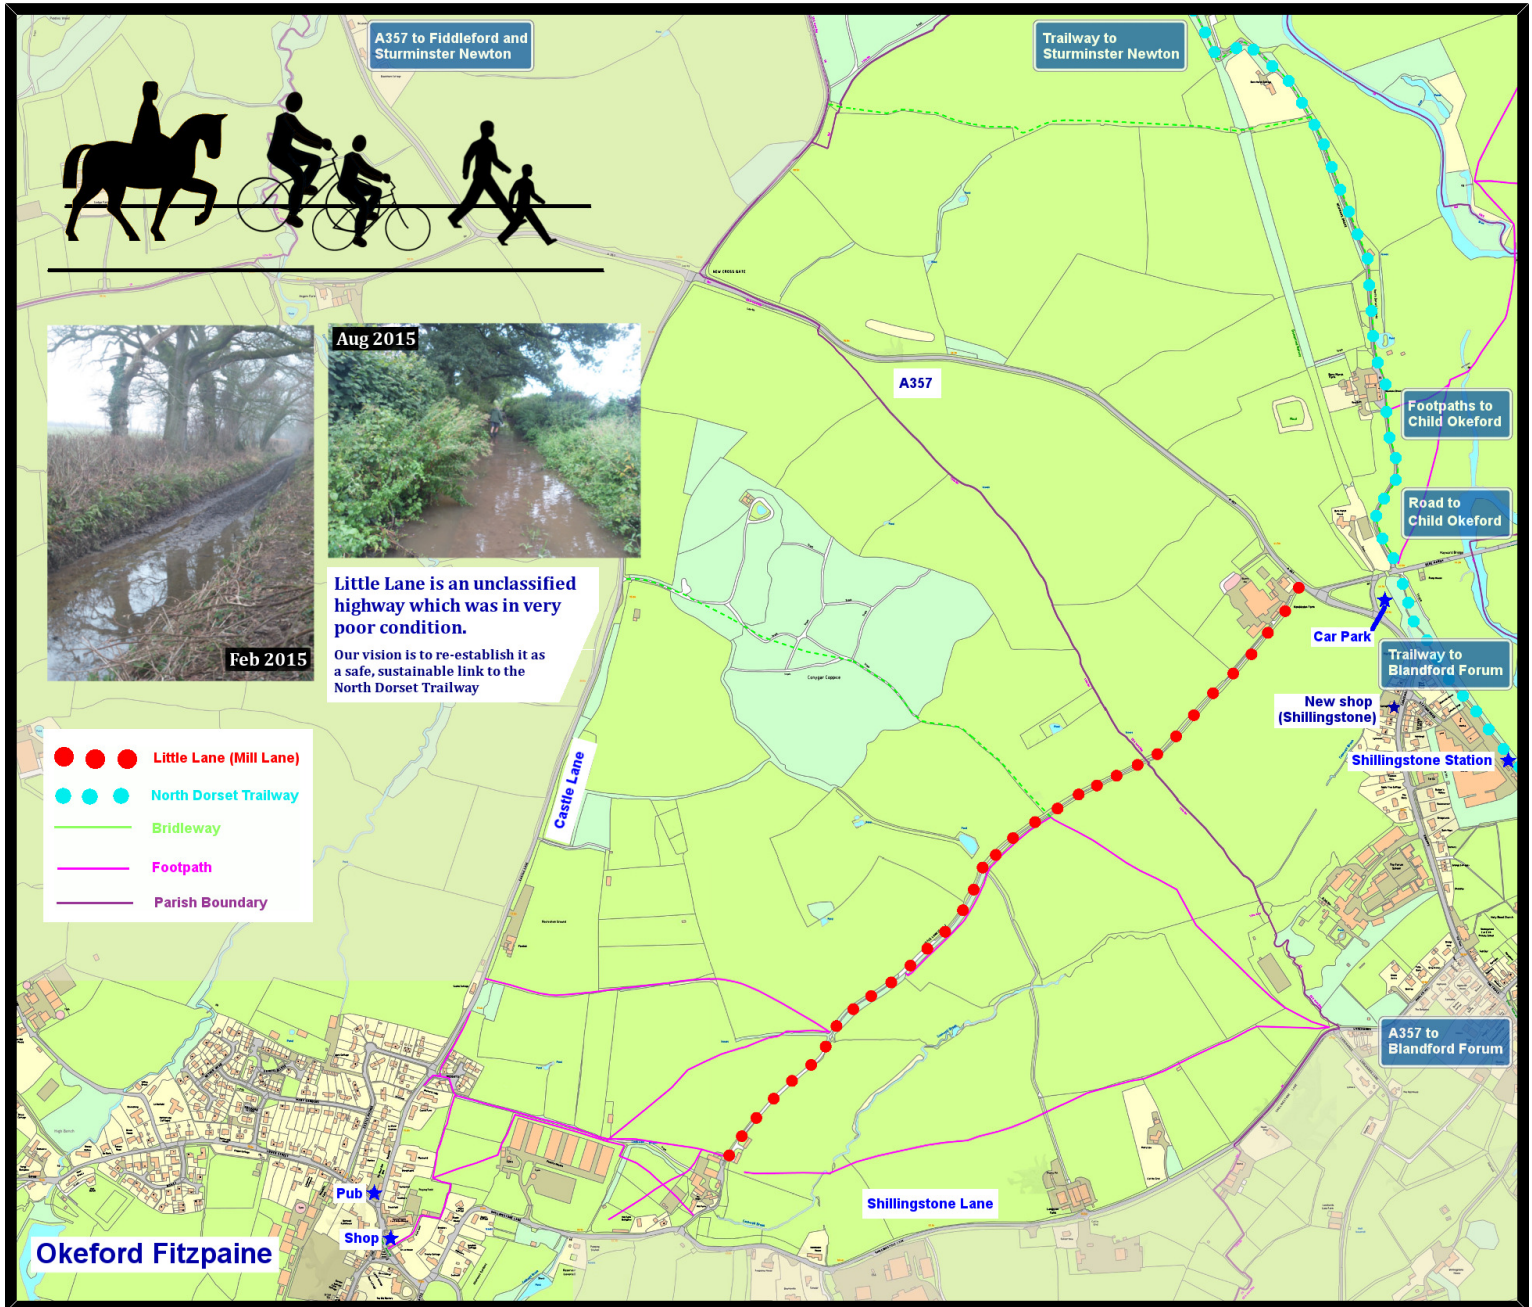

Little Lane (Mill Lane)

Our vision for a safe, sustainable link to the North Dorset Trailway for pedestrians, cyclists and horse riders.

A good surface (North Dorset Trailway).

Footpath to Child Okeford

Shillingstone Station and Cafe